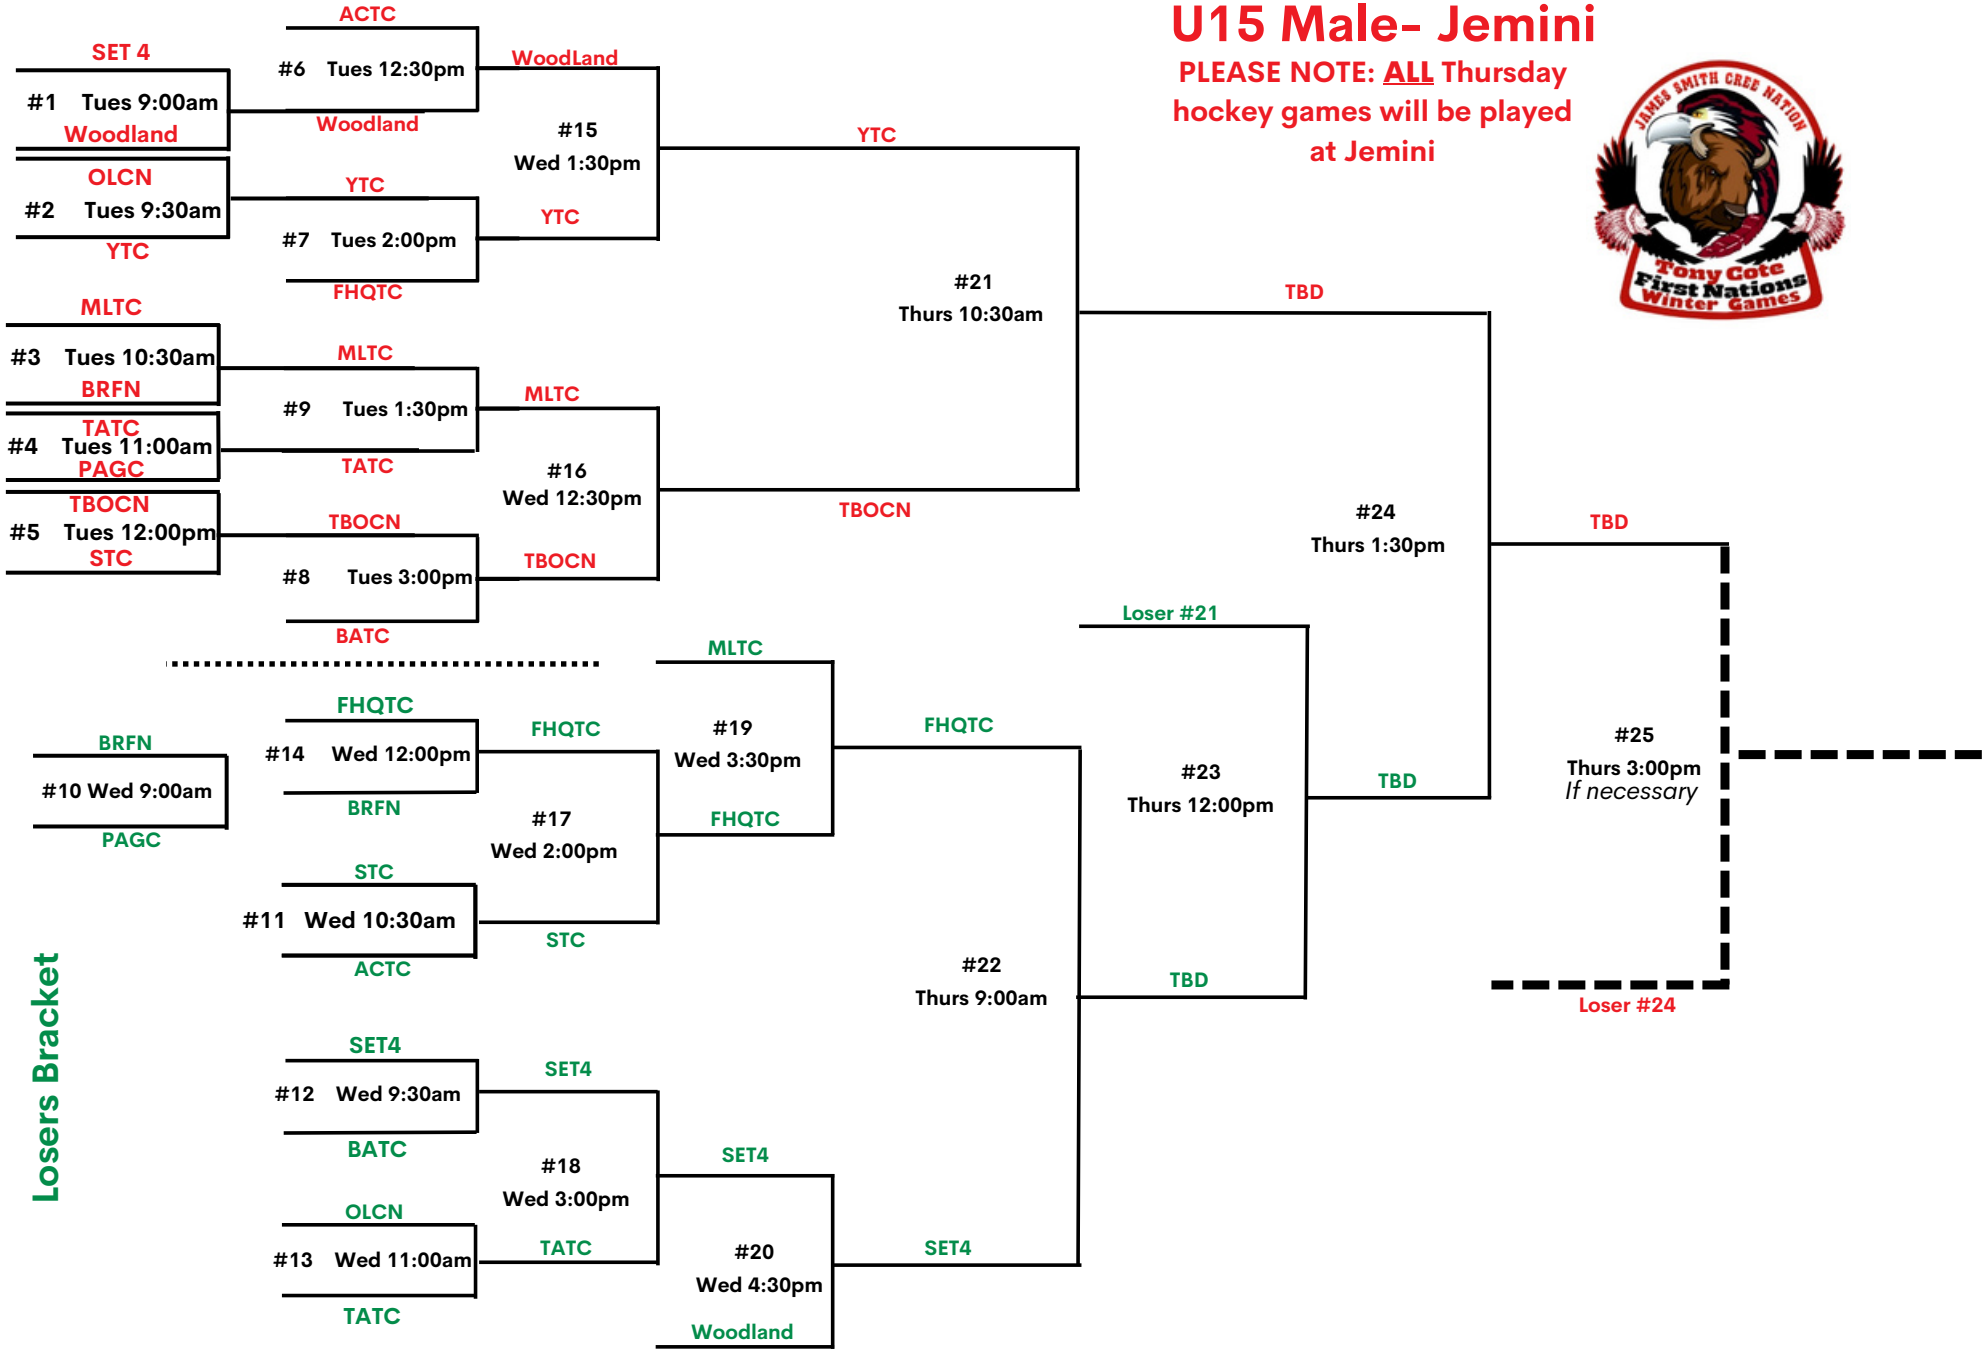

U15 Male- Jemini

PLEASE NOTE: **ALL** Thursday hockey games will be played at Jemini

Losers Bracket